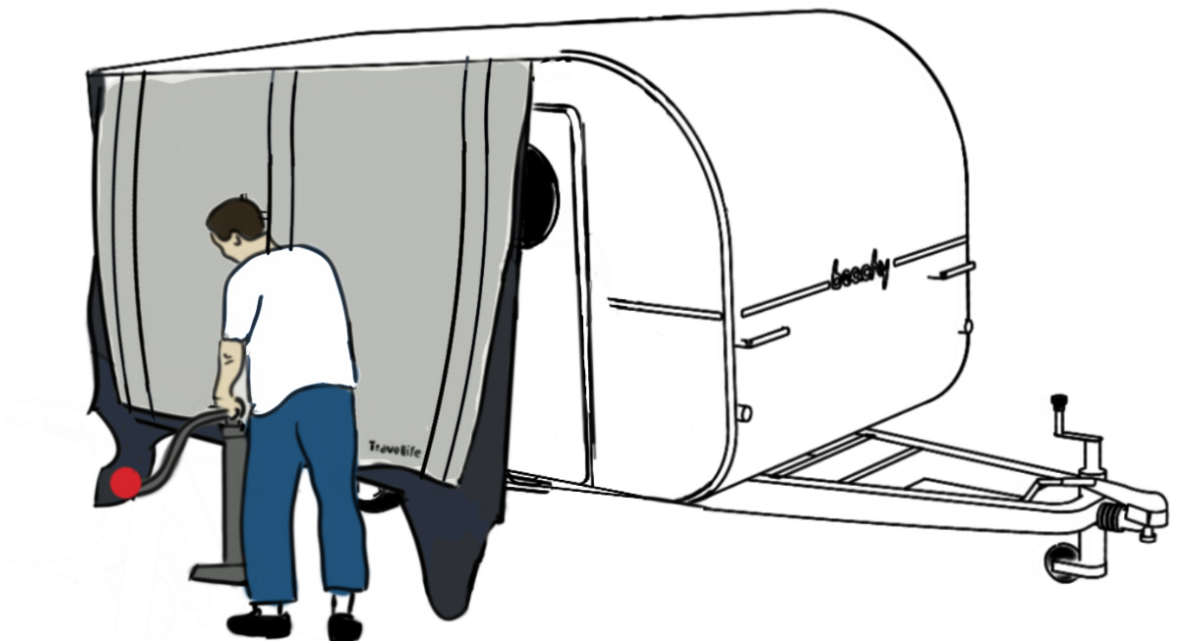

TEXEL AIR SUNCANOPY MANUAL

Explore with **Travellife**

SUNCANOPY CONTENT:

1X

AIR PUMP

6X

STRIPS

12X

1

2

Max PSI 6-8

3

INFLATABLE/
DEFLATABLE

Max PSI 6-8

4