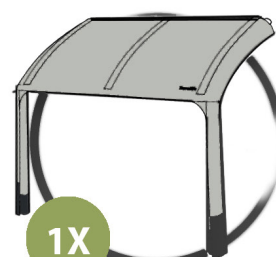

1X

SUNCANOPY TEXEL

GIMEG Netherlands B/V behoudt zich het recht voor om tussentijdse wijzigingen aan te brengen aan de producten. Voor drukfouten zijn wij niet aansprakelijk / GIMEG Netherlands B/V reserves the right to make changes on the products without notice and can accept no responsibility for discrepancies between this information and subsequent models /GIMEG Netherlands B/V forbeholder sig ret til at foretage ændringer på produkterne og tager forbehold for trykfejl / GIMEG Netherlands B/V behält sich das Recht vor Änderungen an den Produkten vorzunehmen. Druckfehler sind vorbehalten / GIMEG Netherlands B/V se réserve le droit d'apporter des modifications aux produits, et n'est pas responsable des anomalies entre cette information et les modèles suivants / GIMEG Netherlands B/V forbeholder seg rett til å foreta endringer på produktene og tar forbehold for trykfeil / GIMEG Netherlands B/V förbehåller sig rätten till ändringar i programmet och reserverar sig även för tryckfel / GIMEG Netherlands B/V se reserva el derecho de realizar cambios en los productos sin previo aviso y no puede aceptar ninguna responsabilidad por las discrepancias entre esta información y los modelos posteriores. / GIMEG Netherlands B/V si riserva il diritto di apportare modifiche ai prodotti senza preavviso e non si assume alcuna responsabilità per discrepanze tra queste informazioni e i modelli successivi