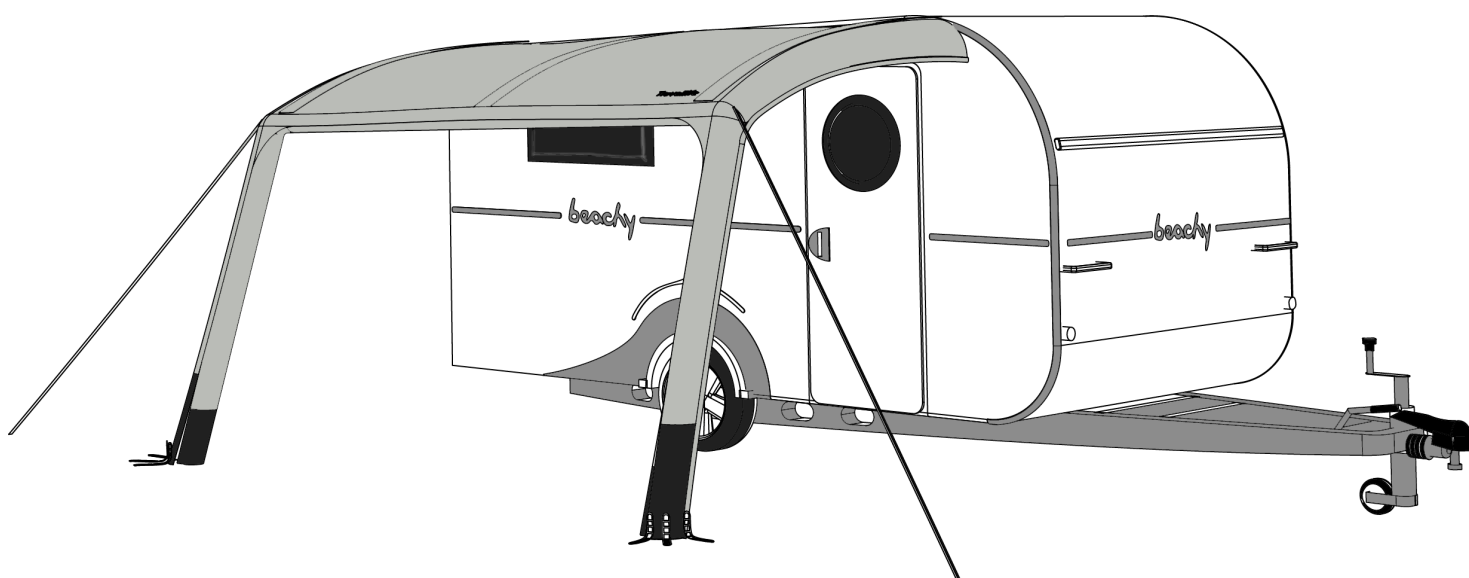

TEXEL AIR SUNCANOPY MANUAL

Explore with **Travellife**

SUNCANOPY CONTENT:

1X

AIR PUMP

6X

STRIPS

12X

1

2

Max PSI 6-8

3

INFLATABLE/
DEFLATABLE

Max PSI 6-8

4