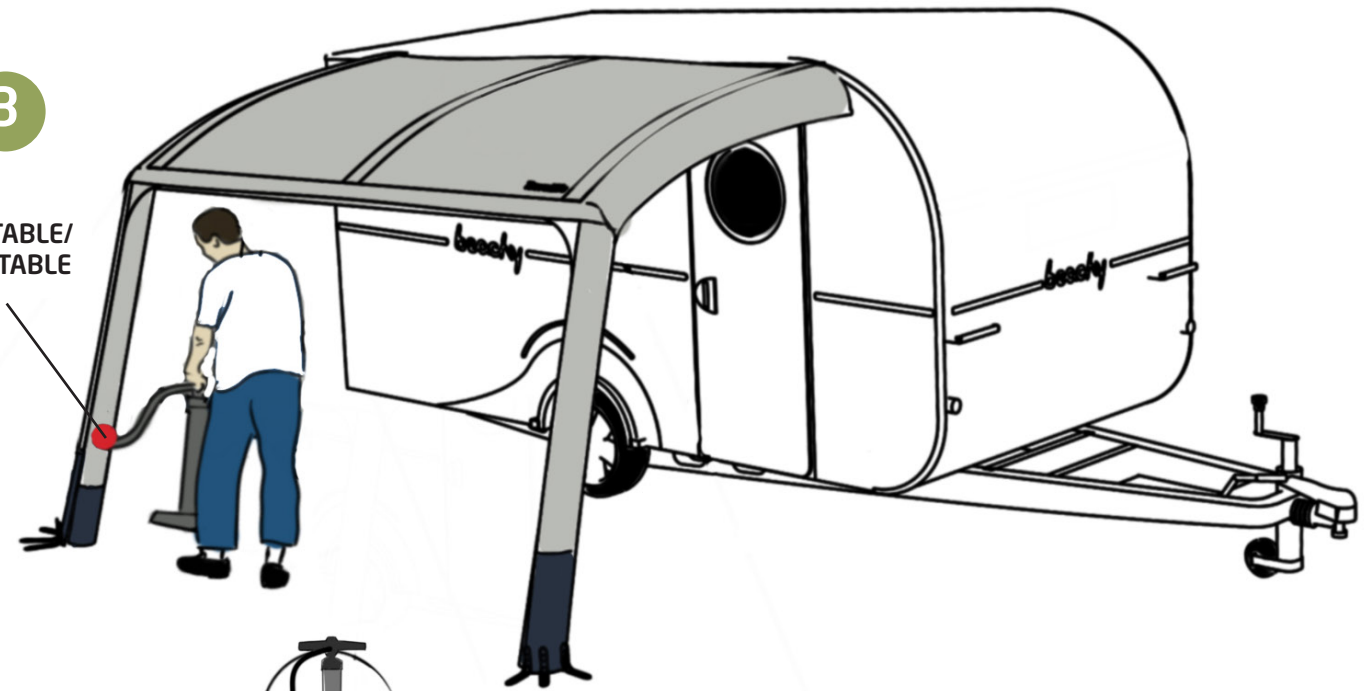

TEXEL AIR SUNCANOPY MANUAL

Explore with **Travellife**

SUNCANOPY CONTENT:

1X

AIR PUMP

6X

STRIPS

12X

1

2

Max PSI 6-8

3

INFLATABLE/
DEFLATABLE

Max PSI 6-8

4